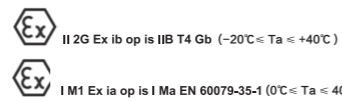

04

Product Description

Cordless Lamp Series

Features of WISE LITE 2, WISDOM LAMP 3/6

 Light conversion rate >96%	 >250LM 12000Lux	 >200m	 SOS	 Available Standard USB interface (WISDOM LAMP3)
 -20°C ≤ Ta ≤ +60°C	 Diving	 Explosion-proof	 Anti-drop	 Waterproof IP68

19-A160002-0

WISE LITE 2