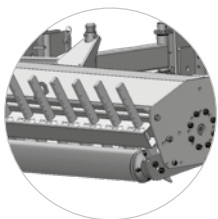

Agriculture or greenspace maintenance? All easy ...

– the mulchers of the SMW series mulch grass, prunings and bushes up to 5 cm [2"] in diameter.

The model SMW0 is distinguished by an extraordinarily wide side shift to the right. The parallel linkage system allows the machines to work under the trees and close to the crop leaving a much cleaner result.

YouTube www.youtube.com/seppimulcher

Tools

Specifications · SMW0

Working width	cm [inch]	135 [53]	145 [57]	155 [61]	175 [69]	200 [79]
Overall width	cm [inch]	147 [58]	157 [62]	167 [66]	187 [74]	212 [83]
Depth	cm [inch]	120 [47]	120 [47]	120 [47]	120 [47]	120 [47]
Height	cm [inch]	95 [37]	95 [37]	95 [37]	95 [37]	95 [37]
Weight (base value)	kg [lb]	410 [900]	430 [940]	445 [980]	495 [1,090]	520 [1,140]
Belts	qty	3	3	3	4	4
Flails	qty	12	15	15	18	21
Y flails	qty	24	27	27	33	39
Nominal tractor power	HP	30-65	30-65	30-65	40-90	40-90

SMWO · features

Robust reinforced double wall chassis made of high tensile steel S420.

Parallel linkage side shift

L	d	D
135-150	73 cm [29"]	62 cm [24"]
155-200	82 cm [32"]	62 cm [24"]

Rake hood complete with rakes (option)

Adjustable hood to set the degree of mulching

Standard rotor with SMW flails

Optional rotor with Y flails

Tempered counter cutters for a perfect mulching result

Metal front wheels (option)