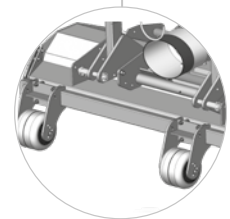

Agriculture or greenspace maintenance? All easy ...

– the mulchers of the SMW series mulch grass, prunings and bushes up to 5 cm [2"] in diameter.

The model SMW0 is distinguished by an extraordinarily wide side shift to the right. The parallel linkage system allows the machines to work under the trees and close to the crop leaving a much cleaner result.

Standard version and characteristics

- > Mulches grass and brush up to 5 cm [2"] Ø
- > Working speed 3-10 km/h
- > 3 point rear linkage cat. 1&2
- > Manual parallel linkage side shift
- > 540 rpm gearbox with freewheel and through shaft
- > Belt transmission
- > Adjustable rear hood with rubber protection
- > Front protection with metal flaps
- > Support roller 152 mm Ø
- > Standard rotor with SMW flails

SMWO · features

Robust reinforced double wall chassis made of high tensile steel S420.

Parallel linkage side shift

L	d	D
135-150	73 cm [29"]	62 cm [24"]
155-200	82 cm [32"]	62 cm [24"]

Rake hood complete with rakes (option)

Adjustable hood to set the degree of mulching

Standard rotor with SMW flails

Optional rotor with Y flails

Tempered counter cutters for a perfect mulching result

Metal front wheels (option)