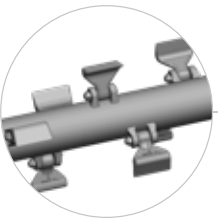

Agriculture or greenspace maintenance? All easy ...

– the mulchers of the SMW series mulch grass, prunings and bushes up to 5 cm [2"] in diameter.

The model SMW0 is distinguished by an extraordinarily wide side shift to the right. The parallel linkage system allows the machines to work under the trees and close to the crop leaving a much cleaner result.

Standard version and characteristics

- > Mulches grass and brush up to 5 cm [2"] Ø
- > Working speed 3-10 km/h
- > 3 point rear linkage cat. 1&2
- > Manual parallel linkage side shift
- > 540 rpm gearbox with freewheel and through shaft
- > Belt transmission
- > Adjustable rear hood with rubber protection
- > Front protection with metal flaps
- > Support roller 152 mm Ø
- > Standard rotor with SMW flails

SMWO · features

Robust reinforced double wall chassis made of high tensile steel S420.

Parallel linkage side shift

L	d	D
135-150	73 cm [29"]	62 cm [24"]
155-200	82 cm [32"]	62 cm [24"]

Rake hood complete with rakes (option)

Adjustable hood to set the degree of mulching

Standard rotor with SMW flails

Optional rotor with Y flails

Tempered counter cutters for a perfect mulching result

Metal front wheels (option)