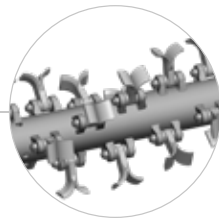

Agriculture or greenspace maintenance? All easy ...

– the mulchers of the SMW series mulch grass, prunings and bushes up to 5 cm [2"] in diameter.

The model SMW0 is distinguished by an extraordinarily wide side shift to the right. The parallel linkage system allows the machines to work under the trees and close to the crop leaving a much cleaner result.

Standard version and characteristics

- > Mulches grass and brush up to 5 cm [2"] Ø
- > Working speed 3-10 km/h
- > 3 point rear linkage cat. 1&2
- > Manual parallel linkage side shift
- > 540 rpm gearbox with freewheel and through shaft
- > Belt transmission
- > Adjustable rear hood with rubber protection
- > Front protection with metal flaps
- > Support roller 152 mm Ø
- > Standard rotor with SMW flails

SMWO · features

Robust reinforced double wall chassis made of high tensile steel S420.

Parallel linkage side shift

L	d	D
135-150	73 cm [29"]	62 cm [24"]
155-200	82 cm [32"]	62 cm [24"]

Rake hood complete with rakes (option)

Adjustable hood to set the degree of mulching

Standard rotor with SMW flails

Optional rotor with Y flails

Tempered counter cutters for a perfect mulching result

Metal front wheels (option)