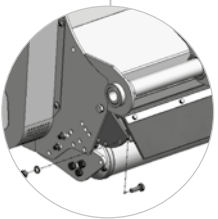

YouTube www.youtube.com/seppimulcher

Tools

Specifications · SMW0

Working width	cm [inch]	135 [53]	145 [57]	155 [61]	175 [69]	200 [79]
Overall width	cm [inch]	147 [58]	157 [62]	167 [66]	187 [74]	212 [83]
Depth	cm [inch]	120 [47]	120 [47]	120 [47]	120 [47]	120 [47]
Height	cm [inch]	95 [37]	95 [37]	95 [37]	95 [37]	95 [37]
Weight (base value)	kg [lb]	410 [900]	430 [940]	445 [980]	495 [1,090]	520 [1,140]
Belts	qty	3	3	3	4	4
Flails	qty	12	15	15	18	21
Y flails	qty	24	27	27	33	39
Nominal tractor power	HP	30-65	30-65	30-65	40-90	40-90

SMWO · features

Robust reinforced double wall chassis made of high tensile steel S420.

Parallel linkage side shift

L	d	D
135-150	73 cm [29"]	62 cm [24"]
155-200	82 cm [32"]	62 cm [24"]

Rake hood complete with rakes (option)

Adjustable hood to set the degree of mulching

Standard rotor with SMW flails

Optional rotor with Y flails

Tempered counter cutters for a perfect mulching result

Metal front wheels (option)