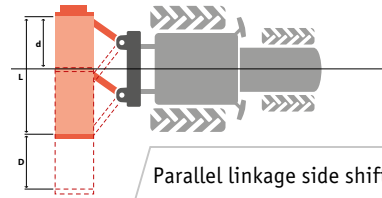

YouTube www.youtube.com/seppimulcher

Tools

Specifications · SMW0

Working width	cm [inch]	135 [53]	145 [57]	155 [61]	175 [69]	200 [79]
Overall width	cm [inch]	147 [58]	157 [62]	167 [66]	187 [74]	212 [83]
Depth	cm [inch]	120 [47]	120 [47]	120 [47]	120 [47]	120 [47]
Height	cm [inch]	95 [37]	95 [37]	95 [37]	95 [37]	95 [37]
Weight (base value)	kg [lb]	410 [900]	430 [940]	445 [980]	495 [1,090]	520 [1,140]
Belts	qty	3	3	3	4	4
Flails	qty	12	15	15	18	21
Y flails	qty	24	27	27	33	39
Nominal tractor power	HP	30-65	30-65	30-65	40-90	40-90

SMWO · features

Robust reinforced double wall chassis made of high tensile steel S420.

Parallel linkage side shift

L	d	D
135-150	73 cm [29"]	62 cm [24"]
155-200	82 cm [32"]	62 cm [24"]

Rake hood complete with rakes (option)